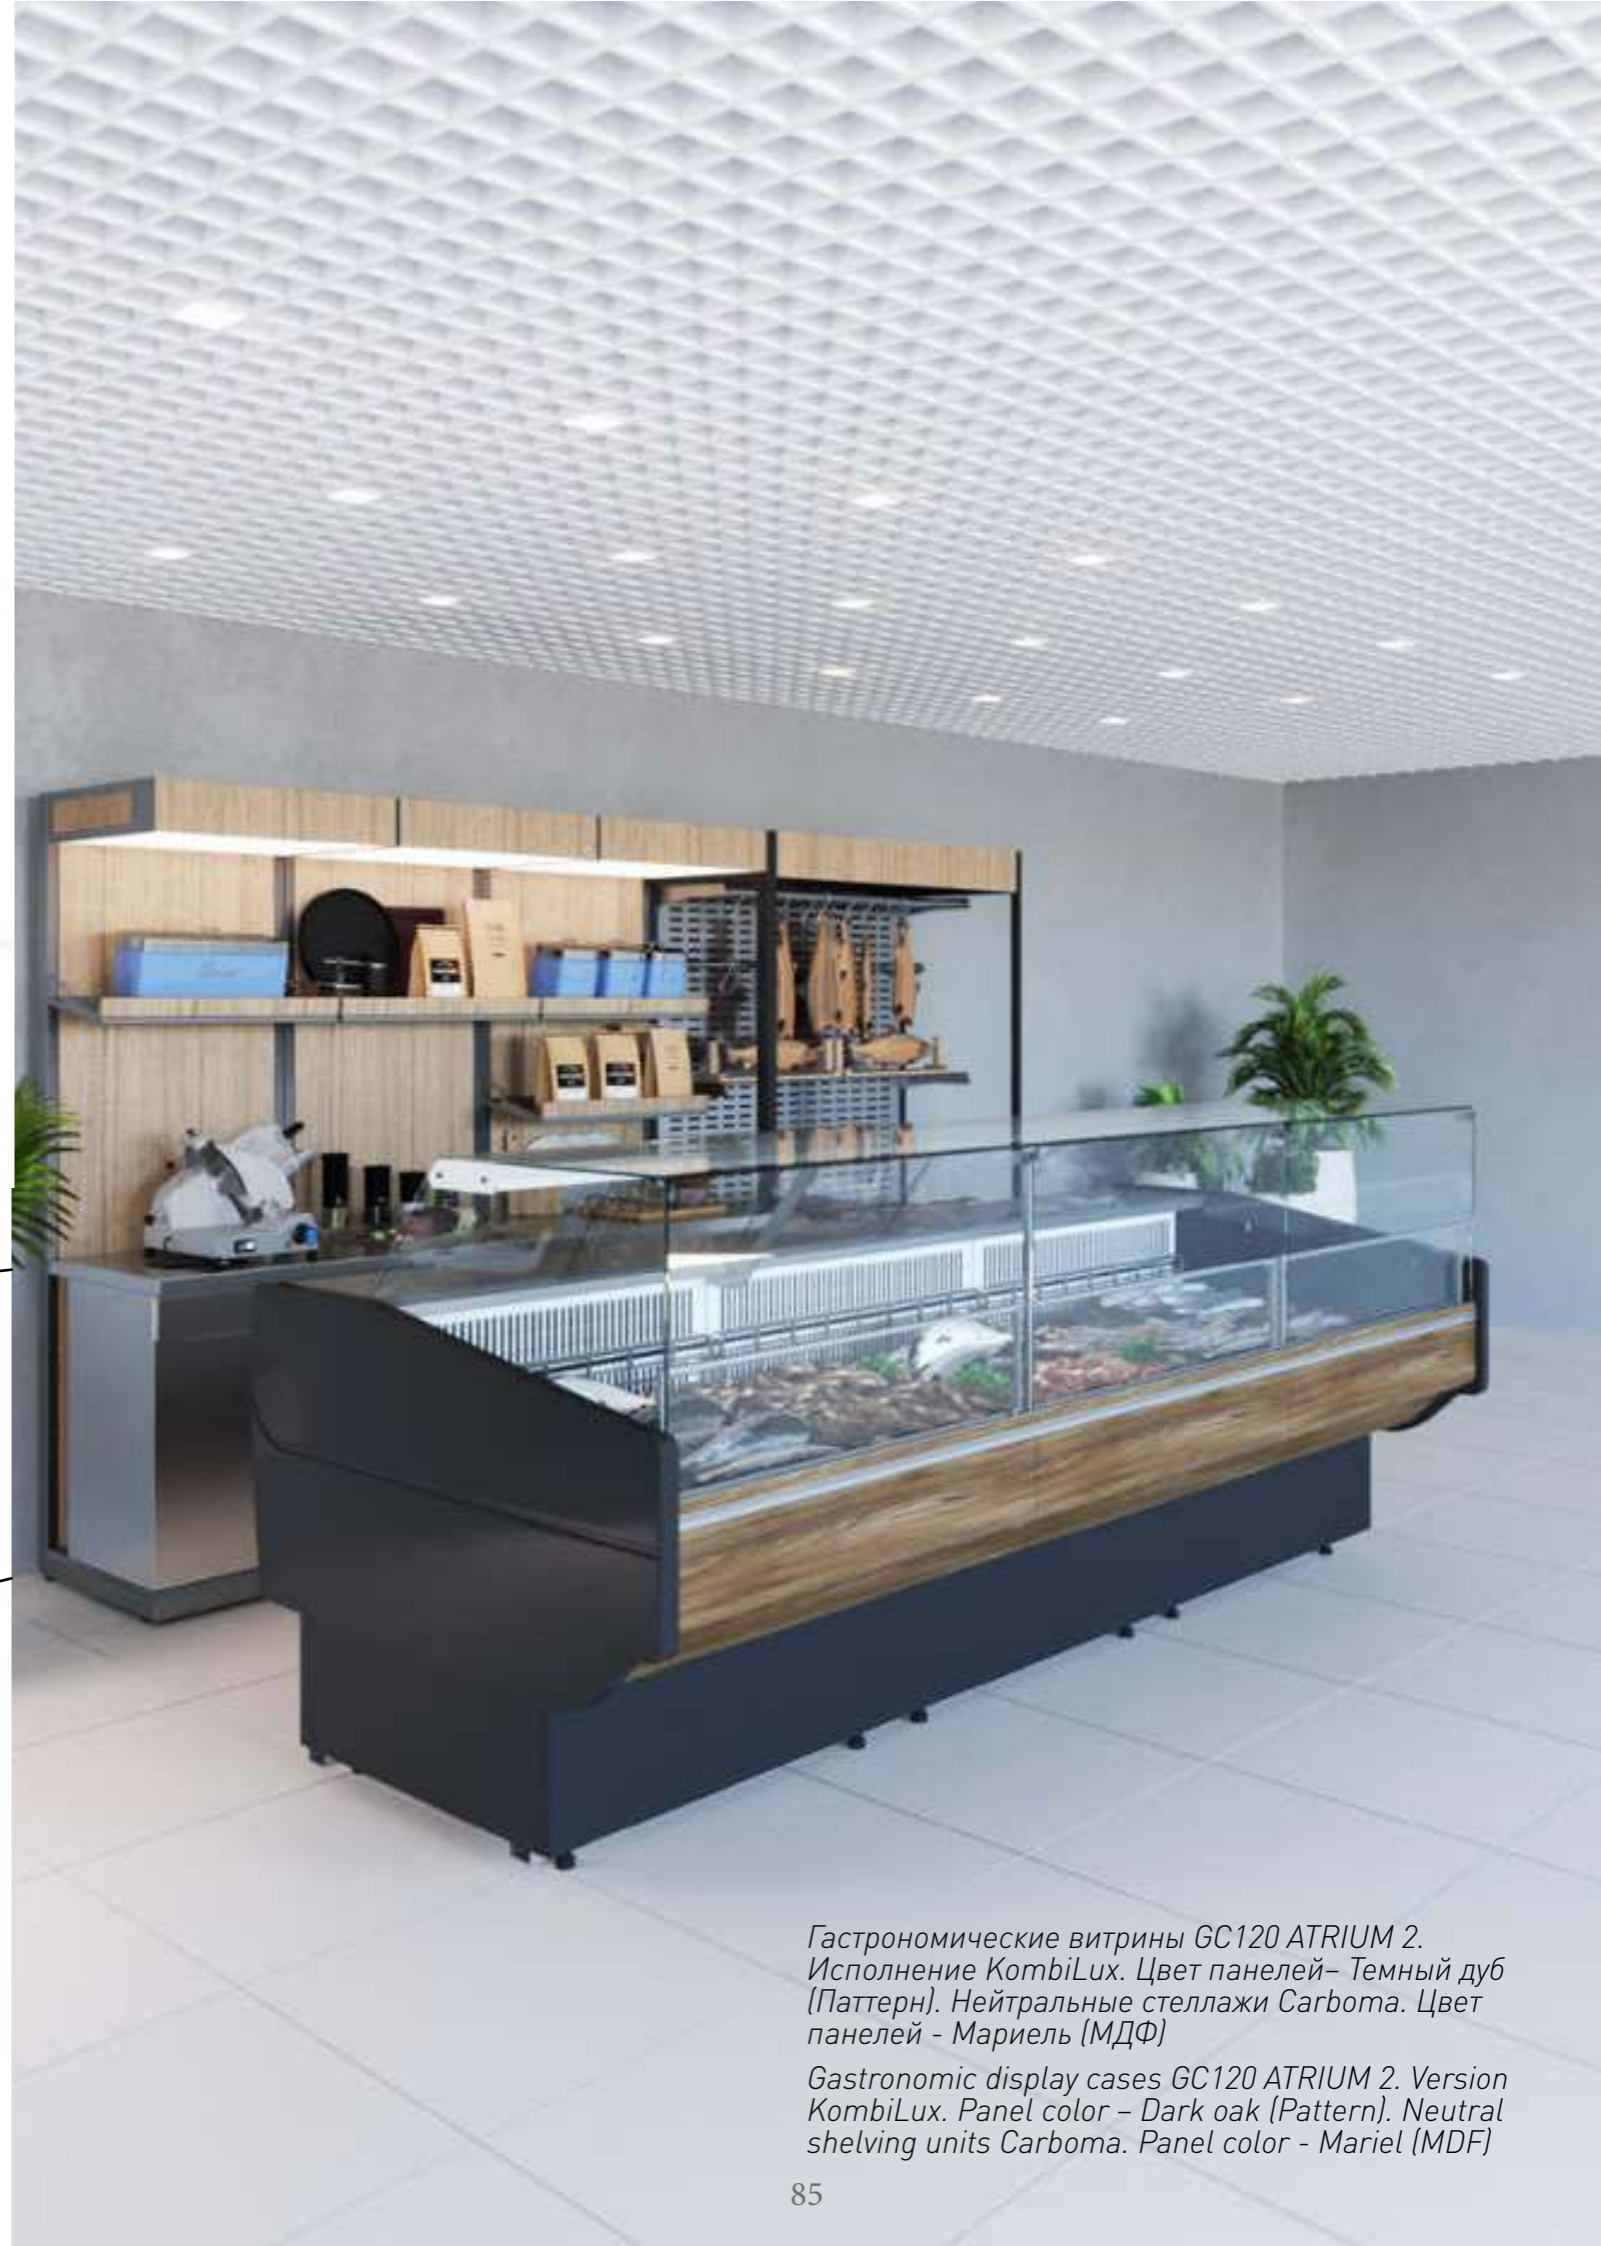

*Gastronomic display cases GC120 ATRIUM 2. Version
KombiLux. Panel color - Dark oak (Pattern). Neutral
shelving units Carboma. Panel color - Mariel (MDF)*

Салют **отма**

*Гастрономические витрины GC120 ATRIUM 2.
Исполнение KombiLux. Цвет панелей- Темный дуб
(Паттерн). Нейтральные стеллажи Carboma. Цвет
панелей - Мариель (МДФ)*